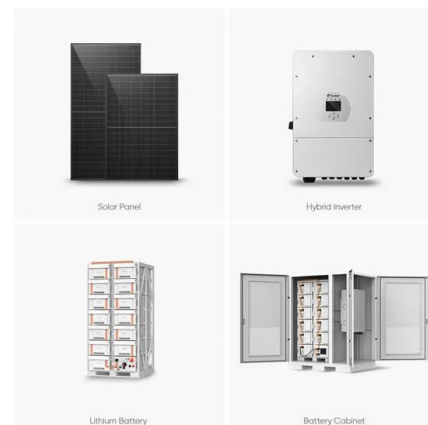

SilverStone Technology RM43-320-RS 4U 20-Bay ...

SilverStone's RM43-320-RS is a high performance storage server chassis designed for the professional storage environment. It is well-equipped with ...