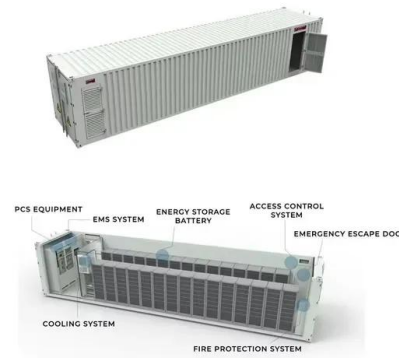

Storage Chassis , Custom Server Case , U-Rack

High-Performance Computing Storage chassis A blade 2.5 storage chassis server is a compact, independent server consisting of core processing components, ...

VDS41022: High Density JBOD

The enclosure contains two active I/O Modules (IOMs). The VES VDS41022 Storage JBOD offers best-in-class performance and capacity, space-saving density, "green" energy efficiency and ...

INFINITUM PRO 4U Quiet Custom Rackmount Gaming PC,

...

PRO-GRADE RACKMOUNT PC INFINITUM PRO 4U features our distinguished Workstation hardware configurations in a rack-mountable 4U chassis designed for standard server racks. ...