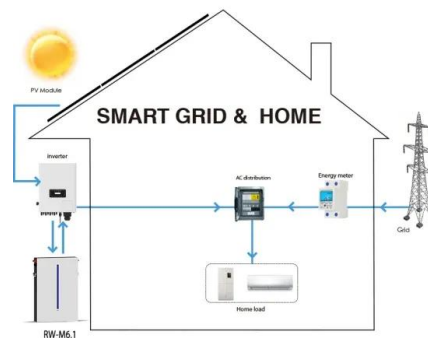

Silverstone RM42-502 4U rackmount Server Chassis with Liquid ...

SilverStone RM42-502 4U rackmount server chassis with liquid cooling compatibility The RM42-502 is a complete high-end server chassis from SilverStone which was designed in order to ...

4U-Leading Rackmount Chassis Server case 1U, 2U, 3U & 4U

Rackmount chassis 4U Standard industrial Rackmount ATX Chassis N610H Drives 3 x 5.25" + 1 x 3.5" (int.) + 2 x 2.5" Motherboard Size ISA/PCI/PCIMG industrial and ATX M/B Dimension ...