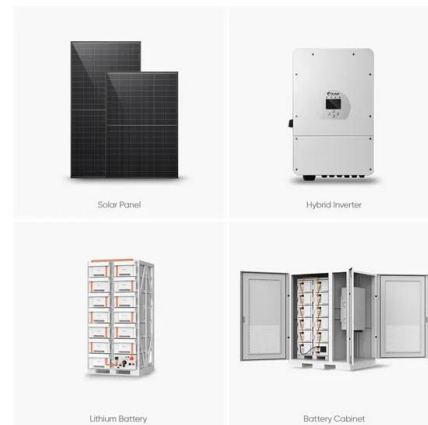

HFH 4U Chassis 48v 51.2V 100Ah 5.12kWh LiFePO4 Server ...

Since its establishment, the company has developed into a professional and efficient energy-saving power supply solution provider that integrates the research and development, ...