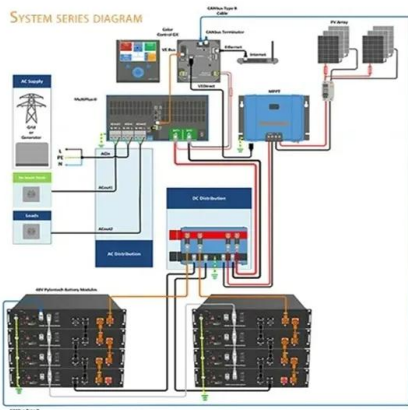

S408B-TWIN-ITX 4U TWIN ITX 6G or 12G HOTSWAP SERVER CHASSIS ???6.7?x6.7?Mini-ITX?6.7?x8.2?deep Mini-ITX???, ??PS2??, chassis??24.33" (618mm ??) ...

Server Chassis & Rackmount Cases , 1U, 2U, 4U

We offer a wide selection of 1U, 2U, and 4U rackmount cases, as well as tower server chassis from top brands like Rosewill, Supermicro, Chenbro, and iStarUSA. Shop now for high ...