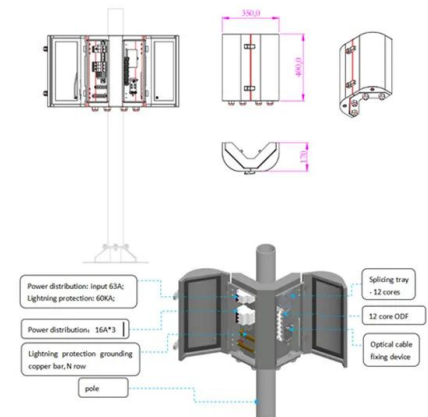

Learn how IPFS aims to decentralize the internet, revolutionizing data storage and retrieval across places as disconnected or as ...

Valence Technology

Green Tech. ? "Valence Technology Signs MOU with S& C Electric Company to Develop Grid-Connected Energy Storage Systems". Green Car Congress. ? "Will Valence's European Bet ...