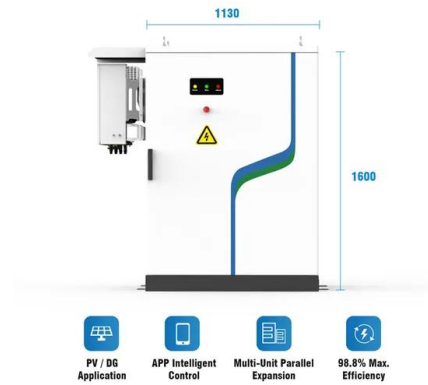

THE INVISACOOK

Using advanced invis-a-induction technology, it works through your countertop to effectively heat the pan and create cooking space where there might not traditionally appear to be one.

Unique iKamper AIOKS All-In-One Outdoor Kitchen ...

The iKamper AIOKS All-In-One Outdoor Kitchen System Is a Unique and Functional Set with 4 Tables in Total and 2 Integrated Stoves, Plus ...

The 5 Best Slide-In Gas Ranges of 2025 , Reviews by Wirecutter

We looked at more than 60 gas-powered slide-in ranges, and we think the GE JGS760 is a good-looking, reliable performer that will work in most kitchens.