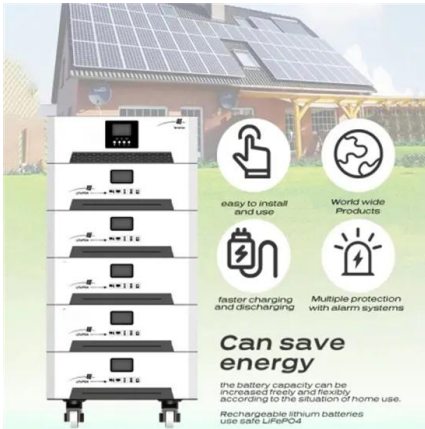

The integrated stove has a power storage space underneath